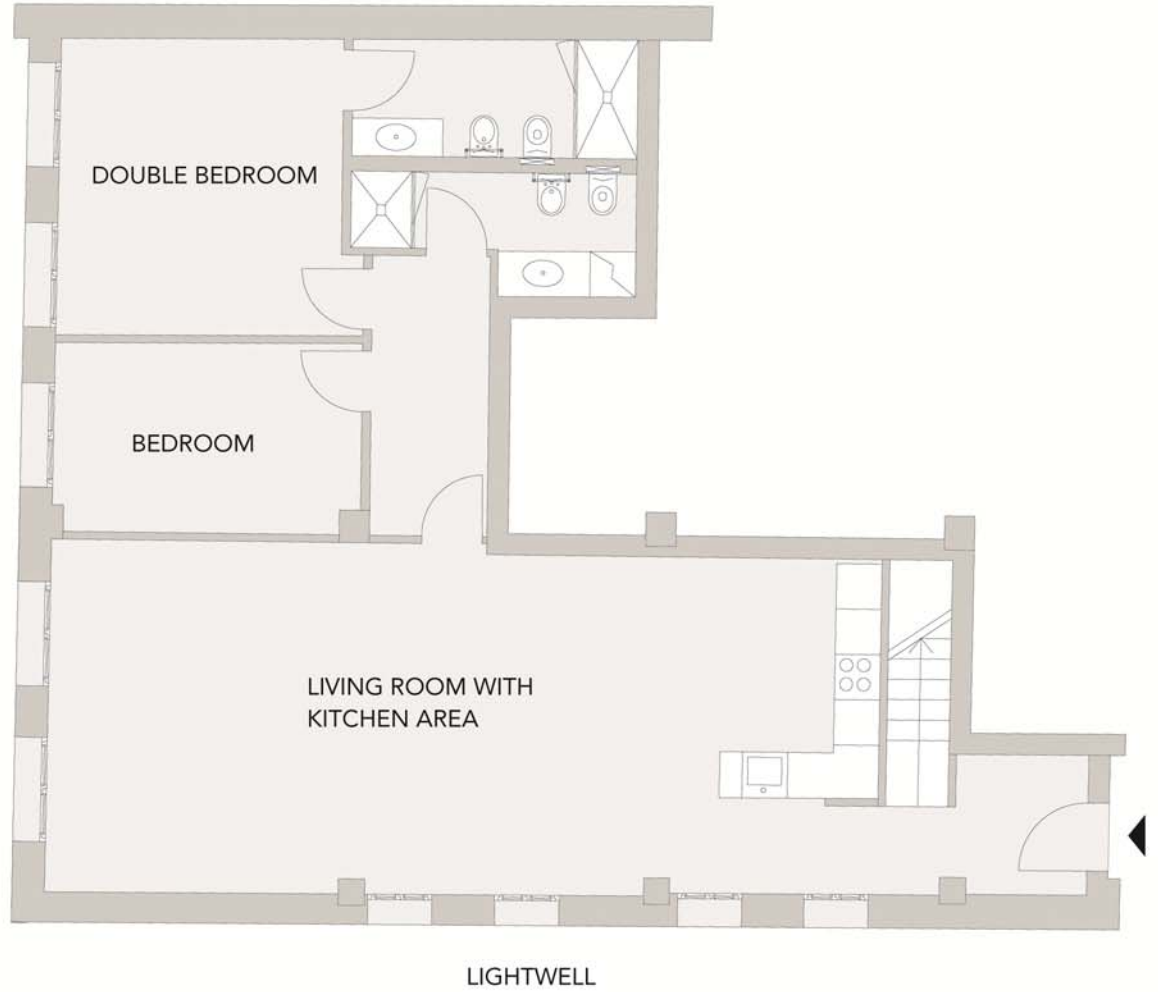

PALAZZO MOLIN DEL CUORIDORO

SAN MARCO VENEZIA

MASSARI

1st floor

C.1.1

- LIVING ROOM WITH KITCHEN AREA
- DOUBLE BEDROOM
- BEDROOM
- 2 BATHROOMS
- GALLERY

Views onto the small courtyard and onto the lightwell.

SMALL
COURTYARD

LIGHTWELL

SMALL
COURTYARD