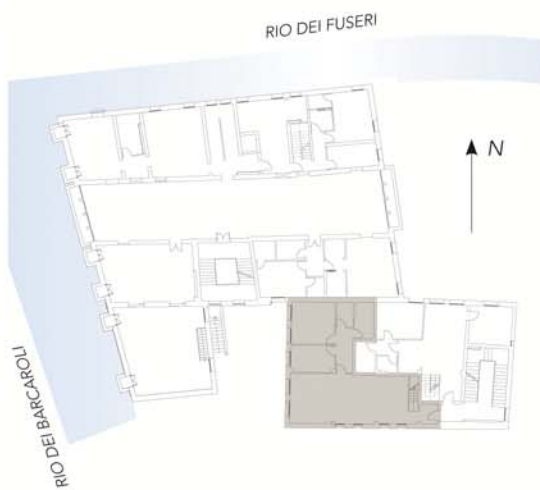

PALAZZO MOLIN DEL CUORIDORO

SAN MARCO VENEZIA

MASSARI

1st floor

C.1.1

- LIVING ROOM WITH KITCHEN AREA
- DOUBLE BEDROOM
- BEDROOM
- 2 BATHROOMS
- GALLERY

Views onto the small courtyard and onto the lightwell.

SMALL
COURTYARD

LIGHTWELL

SMALL
COURTYARD